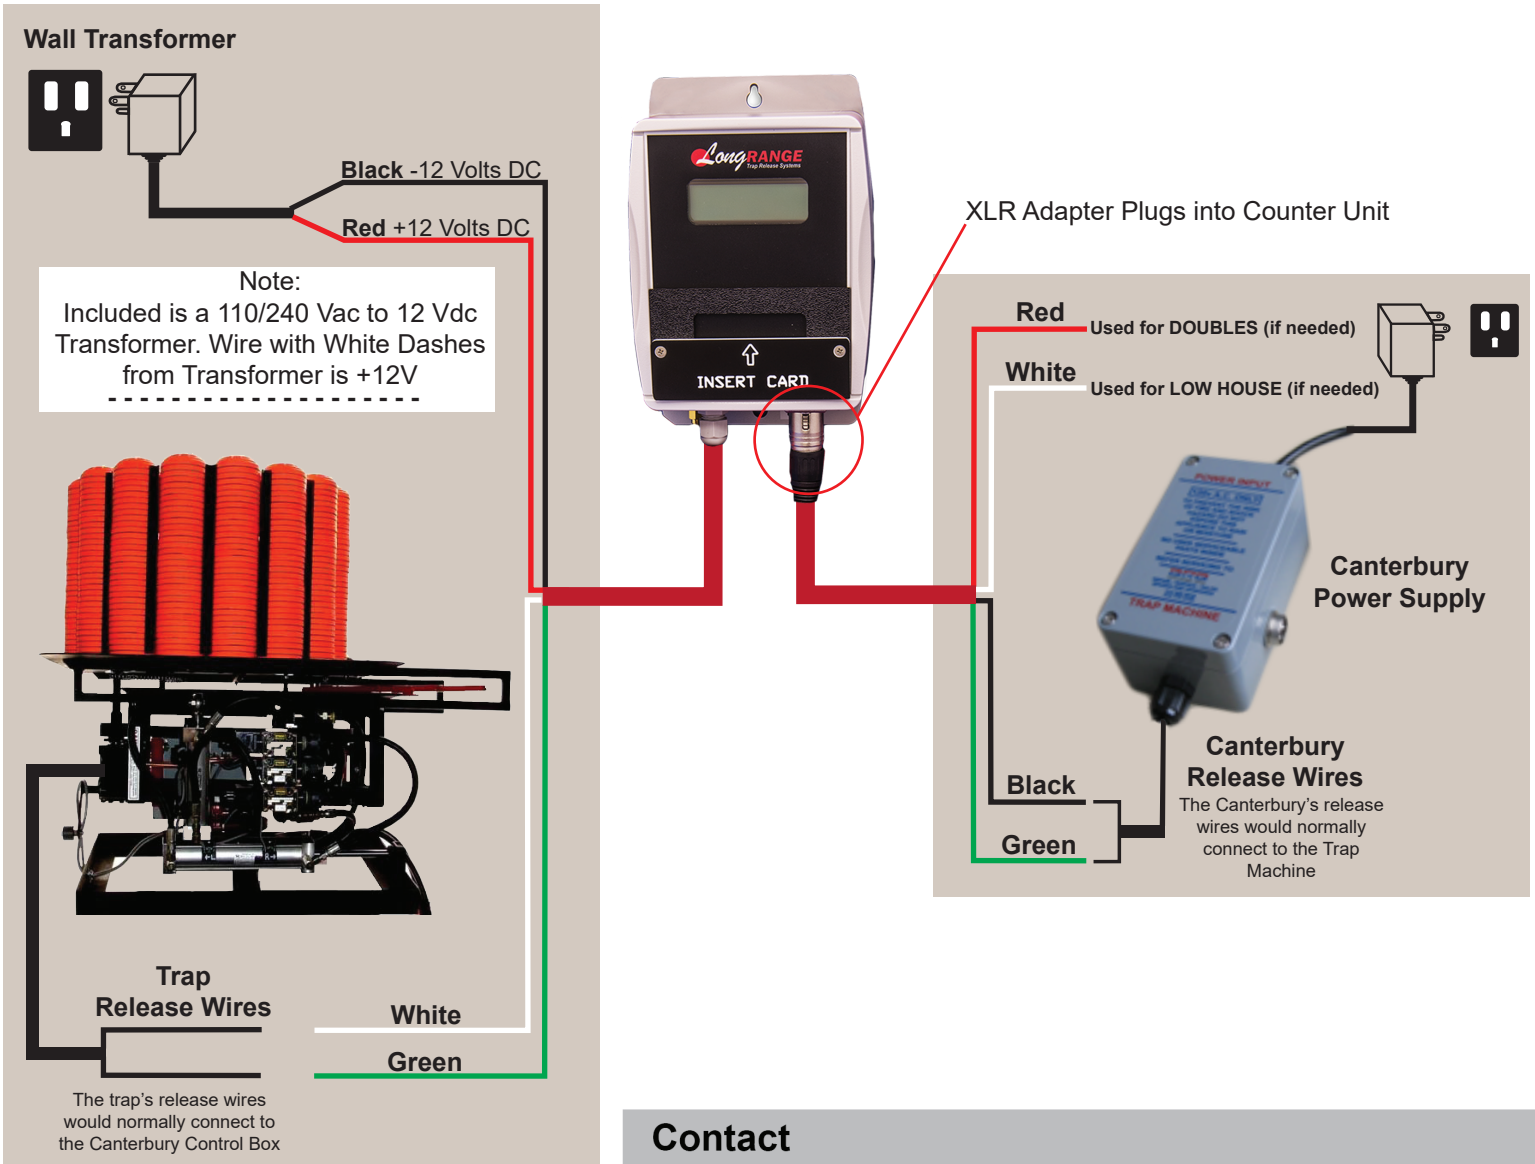

Trap/Skeet Overlay Counter Setup

Long Range offers the option to place a counter unit on your Trap/Skeet Overlay field. A single counter is attached to a junction box which will connect to 3 trap machines: your high house and low house of your Skeet Field, and a single trap for your Trap Field. This allows you to switch between a skeet field and a trap field with a simple turn of a key. Follow the diagram below to properly setup your counter unit.

With the use of a 4-core adapter, Long Range's line of counter units can be integrated into your existing Canterbury system. As you can see below, the Canterbury Control Box's release wires are connected to the counter using the adapter. The hard wired 4-core cable will provide power to the counter using the provided transformer as well as release the trap using the green and white wires.