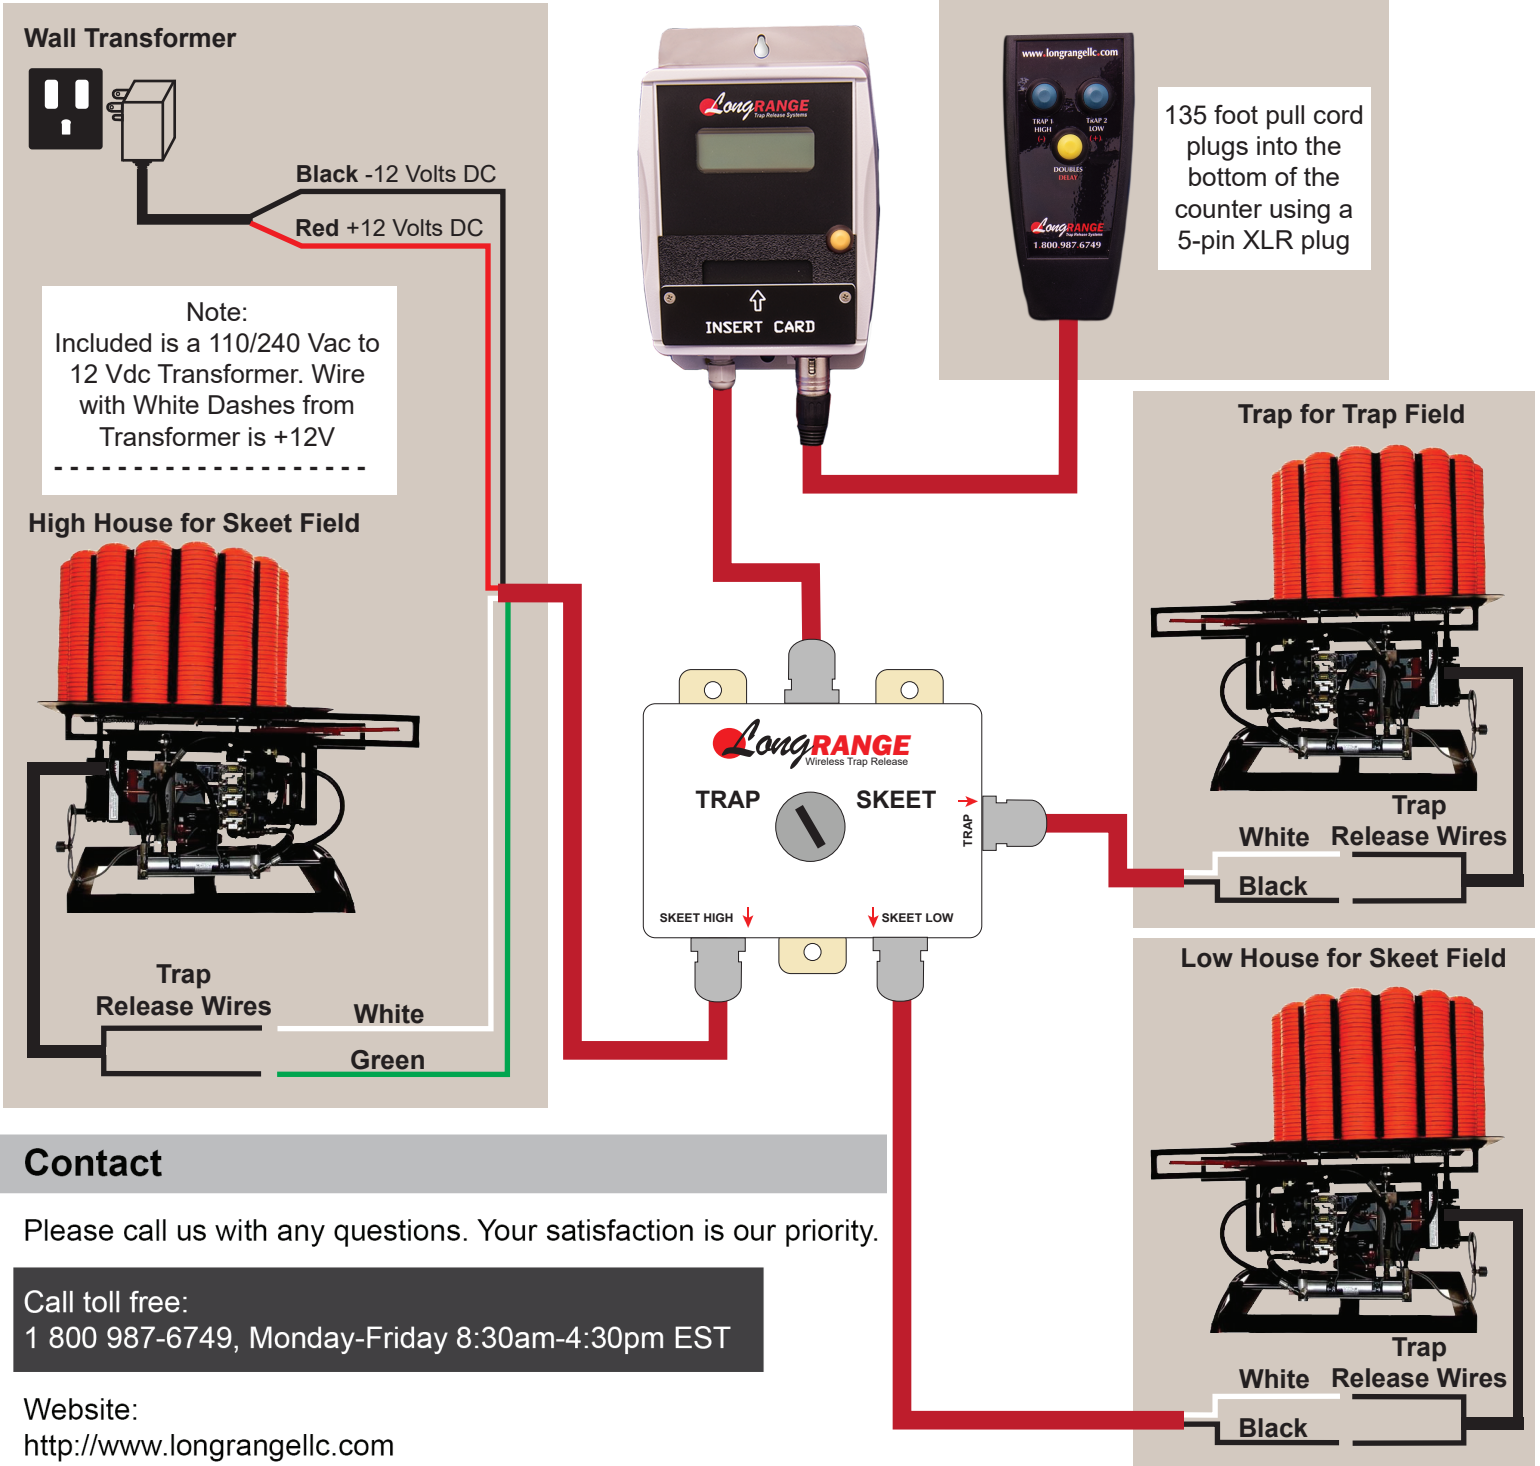

Trap/Skeet Overlay Counter Setup

Long Range offers the option to place a counter unit on your Trap/Skeet Overlay field. A single counter is attached to a junction box which will connect to 3 trap machines: your high house and low house of your Skeet Field, and a single trap for your Trap Field. This allows you to switch between a skeet field and a trap field with a simple turn of a key. Follow the diagram below to properly setup your counter unit.

With the use of a 4-core adapter, Long Range's line of counter units can be integrated into your existing Canterbury system. As you can see below, the Canterbury Control Box's release wires are connected to the counter using the adapter. The hard wired 4-core cable will provide power to the counter using the provided transformer as well as release the trap using the green and white wires.